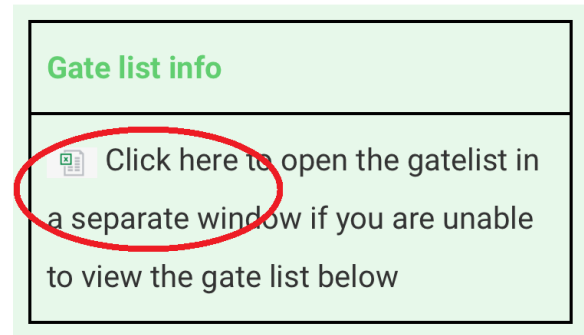

SOLUTION 1) Try using a PC instead of your mobile device.

SOLUTION 2) Look in the green box for a document link to the gate list and click that.